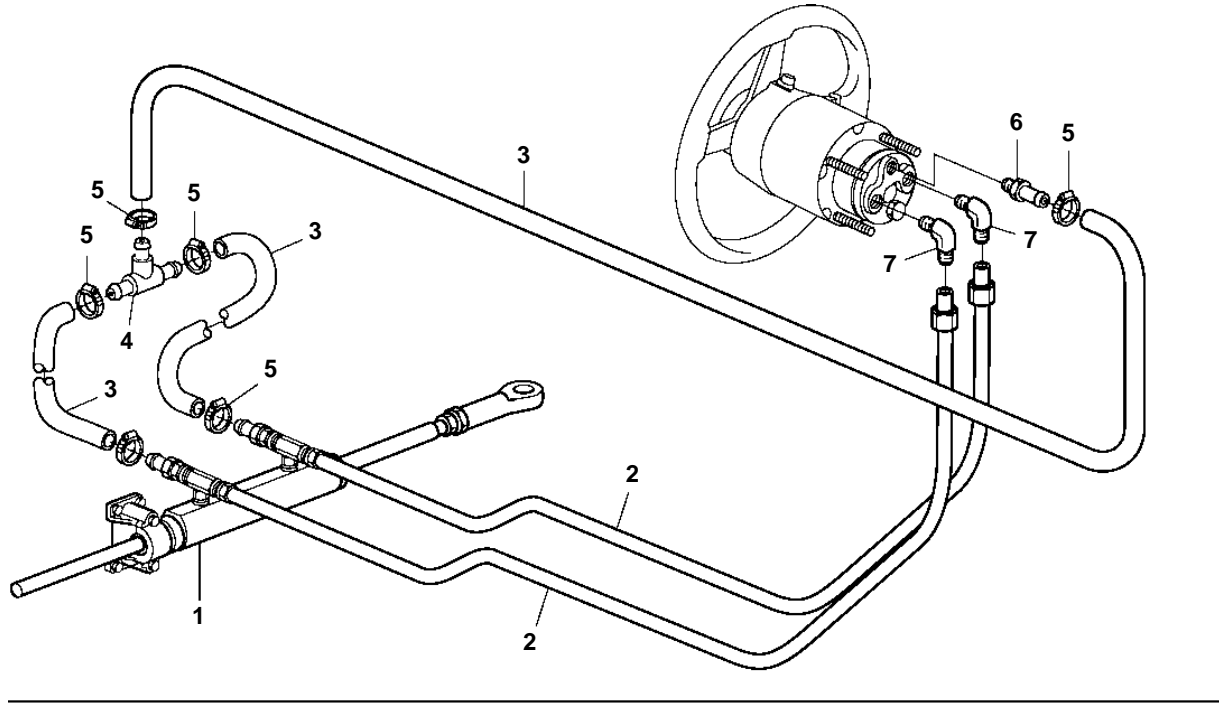

D1-13, D1-20, D1-30, D2-40

22963

D1-13, D1-20, D1-30, D2-40

REF	PART NO.	QTY	DESCRIPTION	NOTES
1	3809981	1	Hydraulic cylinder	
	3809982	1	Hydraulic cylinder	168cc
	3809983	1	Hydraulic cylinder	215cc
2	1140584	X	Pipe	
3	192618	X	Hose	
4		1	T-nipple	Included in kit.
5		6	Hose clamp	Included in kit.
6		1	Nipple	SINGLE Included in kit.
		2	Nipple	
7		2	Elbow nipple	SINGLE Included in kit.
		4	Elbow nipple	DUAL Included in kit.
8		2	T-nipple	DUAL Included in kit.