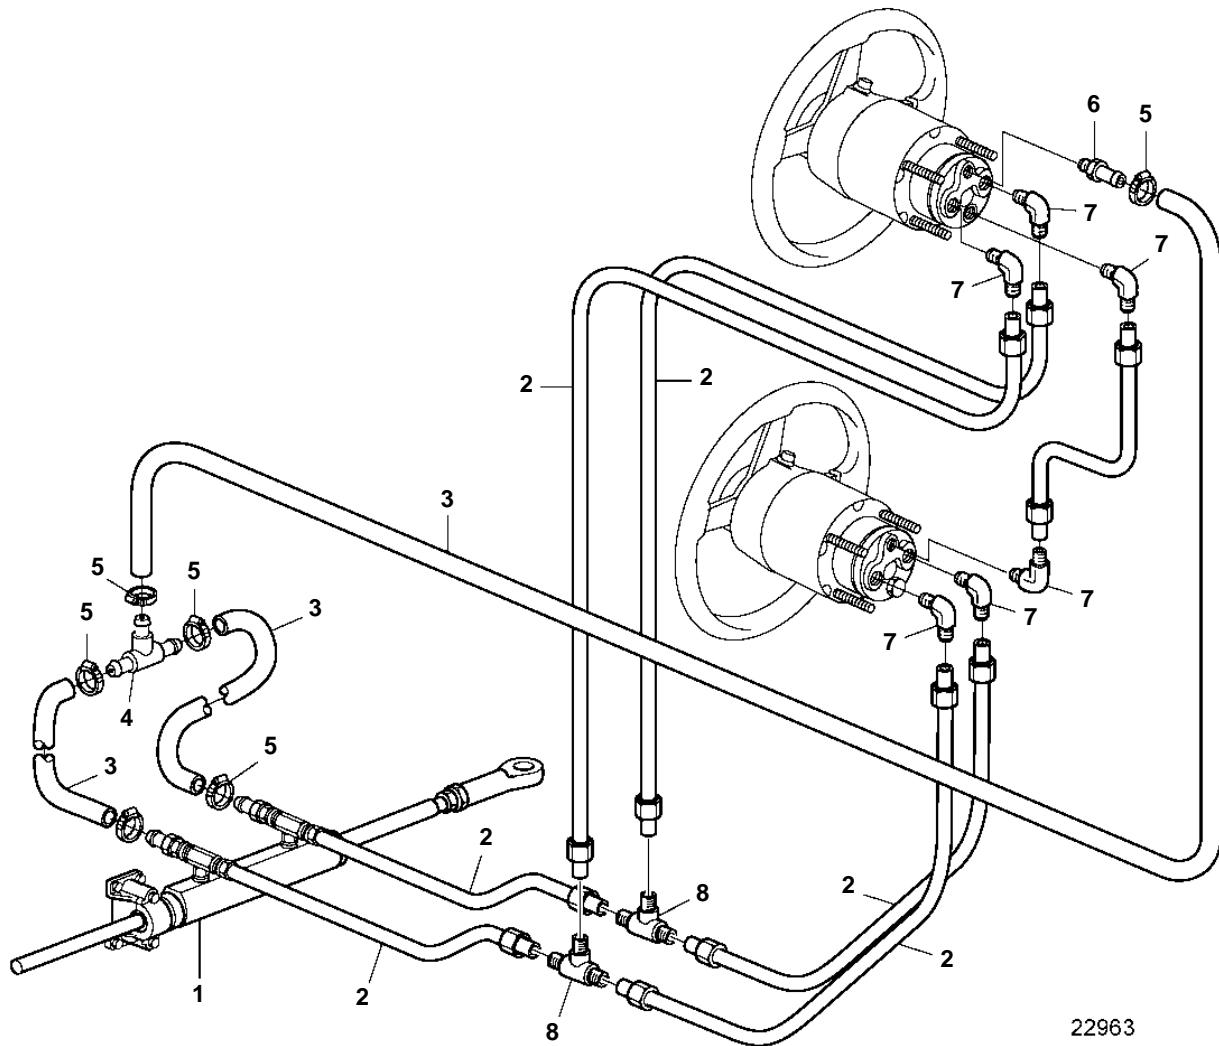

D1-13, D1-20, D1-30, D2-40

22963

D1-13, D1-20, D1-30, D2-40

REF	PART NO.	QTY	DESCRIPTION	NOTES
1	3809981	1	Hydraulic cylinder	
	3809982	1	Hydraulic cylinder	168cc
	3809983	1	Hydraulic cylinder	215cc
2	1140584	X	Pipe	
3	192618	X	Hose	
4		1	T-nipple	Included in kit.
5		6	Hose clamp	Included in kit.
6		1	Nipple	SINGLE Included in kit.
		2	Nipple	
7		2	Elbow nipple	SINGLE Included in kit.
		4	Elbow nipple	DUAL Included in kit.
8		2	T-nipple	DUAL Included in kit.